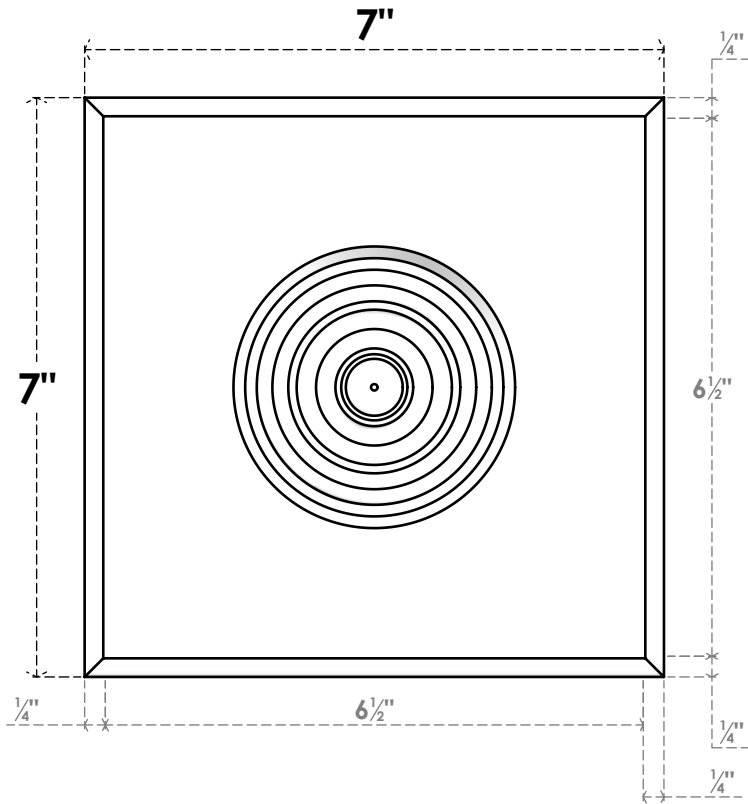

# ROSP070X070X050SDG04

7"W X 7"H X 1/2"P STANDARD SEDGWICK BULLSEYE ROSETTE WITH ROUNDED EDGE, ARCHITECTURAL GRADE PVC

**FRONT**

**SIDE**

EKENA MILLWORK  
2300 WEST MAIN ST.  
CLARKSVILLE, TX 75426  
TOLL FREE: 866-607-0453  
WWW.EKENAMILLWORK.COM

**NOTES**

1. INSTALLATION TO BE COMPLETED IN ACCORDANCE WITH MANUFACTURER'S SPECIFICATIONS.
2. DRAWING MAY NOT BE TO SCALE
3. THIS DRAWING IS INTENDED FOR DESIGN AND PLANNING PURPOSES ONLY.
4. ALL INFORMATION CONTAINED HEREIN WAS CURRENT AT THE TIME OF DEVELOPMENT BUT MUST BE REVIEWED AND APPROVED BY THE PRODUCT MANUFACTURER TO BE CONSIDERED ACCURATE.
5. ARCHITECTURAL GRADE PVC PRODUCTS ARE MADE FROM EXPANDED CELLULAR PVC AND COME NATURALLY WHITE BUT MAY BE PAINTED