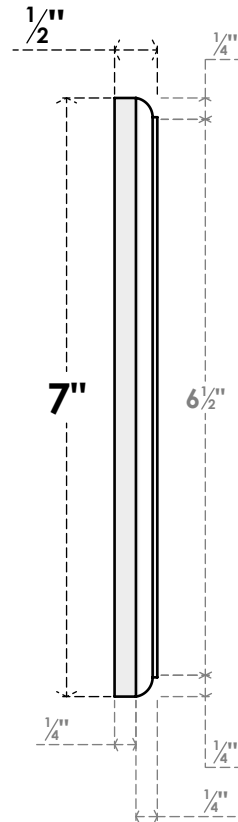

# ROSP070X070X050SDG04

7"W X 7"H X 1/2"P STANDARD SEDGWICK BULLSEYE ROSETTE WITH ROUNDED EDGE, ARCHITECTURAL GRADE PVC

**FRONT**

**SIDE**

EKENA MILLWORK  
2300 WEST MAIN ST.  
CLARKSVILLE, TX 75426  
TOLL FREE: 866-607-0453  
WWW.EKENAMILLWORK.COM

**NOTES**

1. INSTALLATION TO BE COMPLETED IN ACCORDANCE WITH MANUFACTURER'S SPECIFICATIONS.
2. DRAWING MAY NOT BE TO SCALE
3. THIS DRAWING IS INTENDED FOR DESIGN AND PLANNING PURPOSES ONLY.
4. ALL INFORMATION CONTAINED HEREIN WAS CURRENT AT THE TIME OF DEVELOPMENT BUT MUST BE REVIEWED AND APPROVED BY THE PRODUCT MANUFACTURER TO BE CONSIDERED ACCURATE.
5. ARCHITECTURAL GRADE PVC PRODUCTS ARE MADE FROM EXPANDED CELLULAR PVC AND COME NATURALLY WHITE BUT MAY BE PAINTED